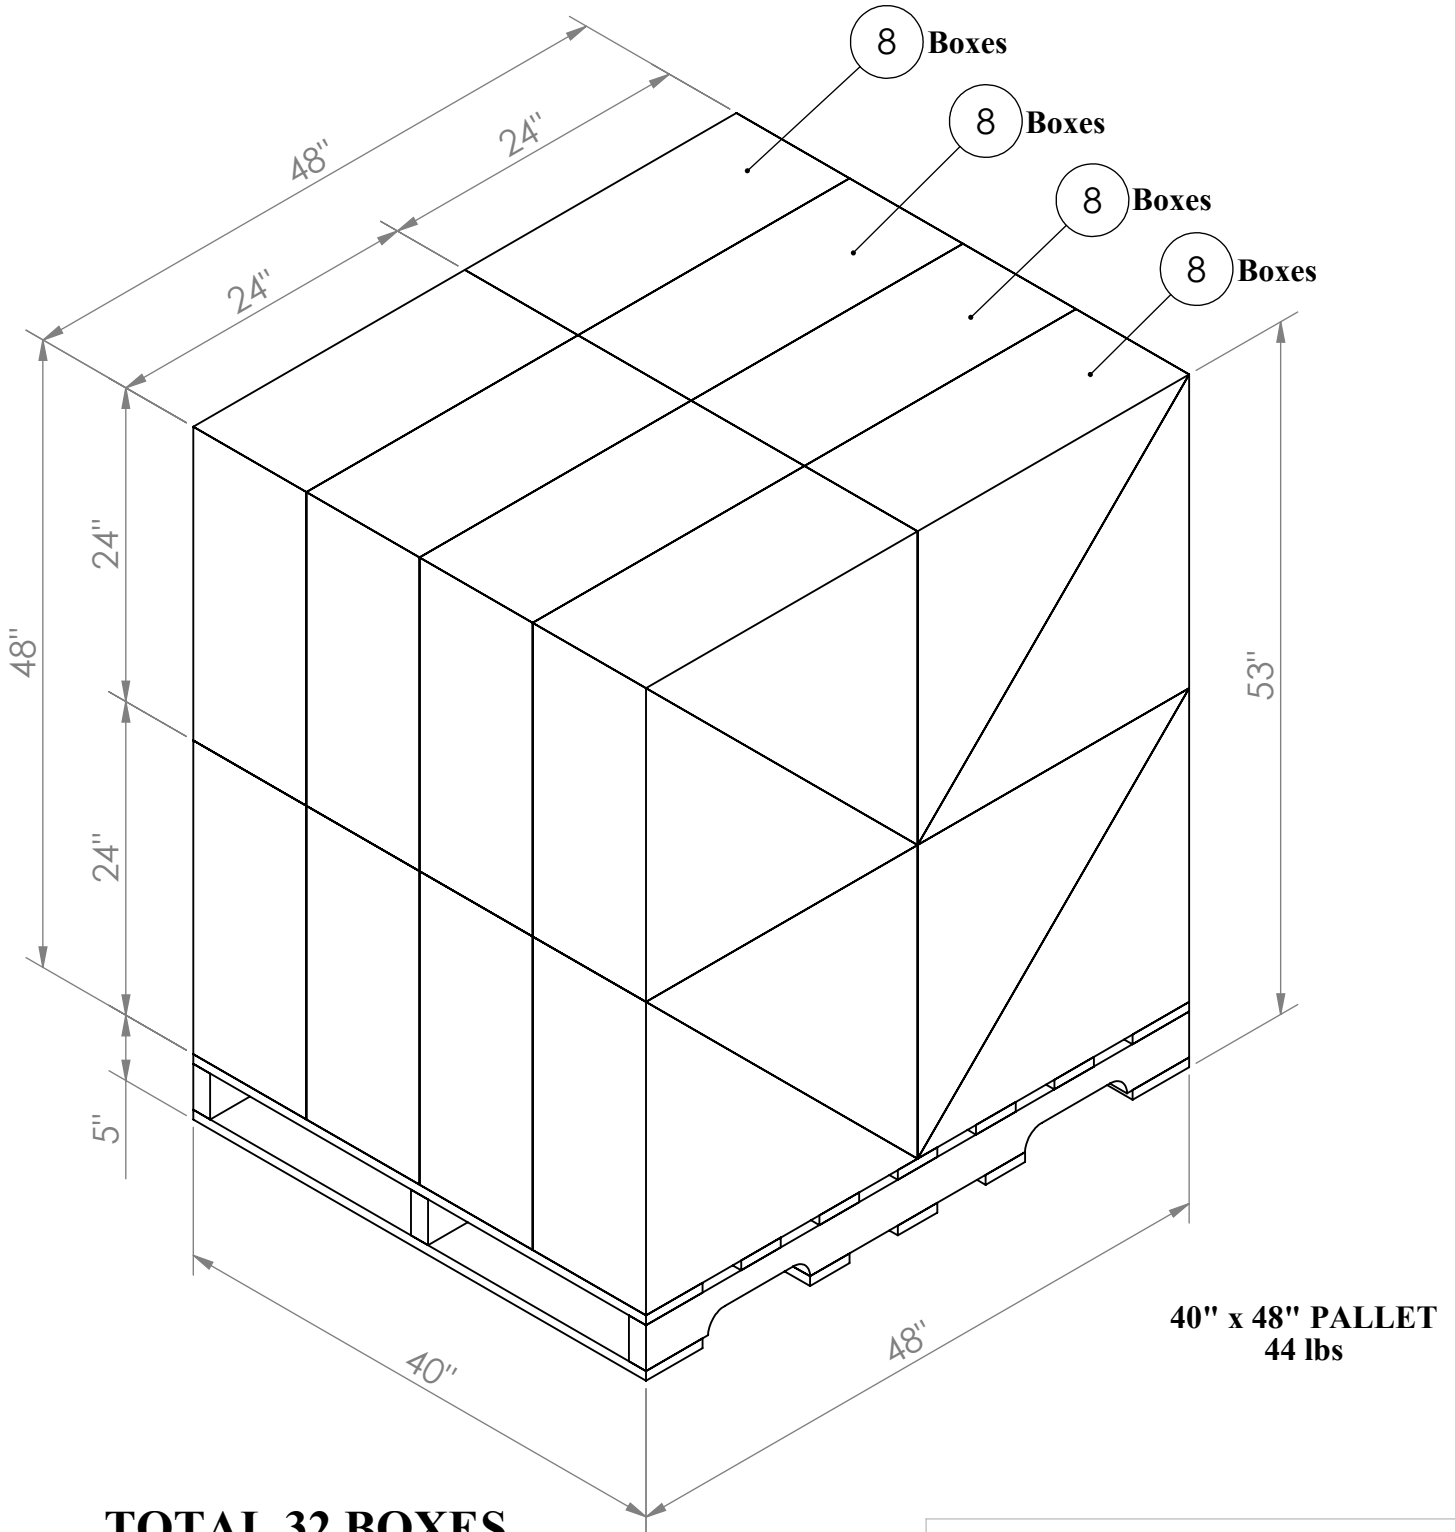

Standard Pallet Size
Quantity - 32 / Triangular Boxes
Total Weight - 380 lbs.
40"x48"x53" High

40" x 48" PALLET
44 lbs

TOTAL 32 BOXES
PER PALLET

DO NOT SCALE DRAWING

DeMore's Innovative Design, Inc		
DESCRIPTION: Standard Pallet Size		
Steven DeMore	DWG BY: MJS	SIZE: A
Phone: 262-825-6784	DATE: 2/6/15	