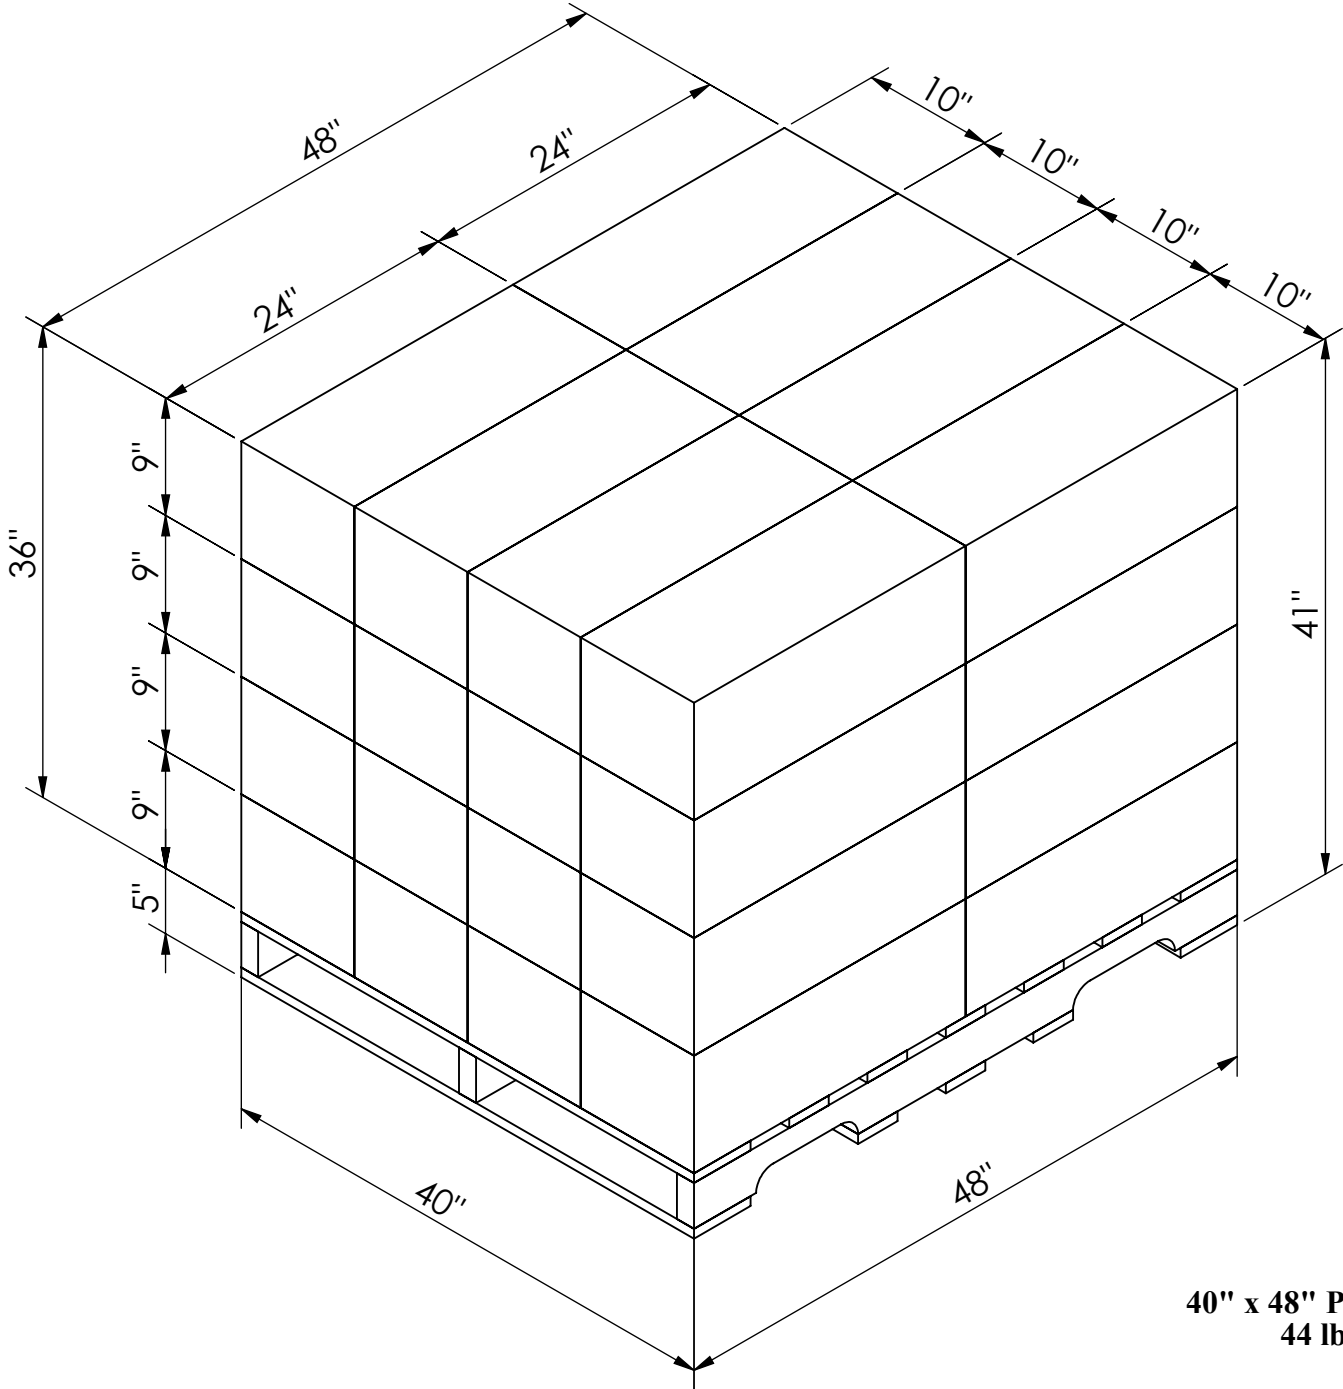

Standard Pallet Size
Quantity - 32 /Boxes
Total Weight -
40"x48"x41" High

40" x 48" PALLET
44 lbs

TOTAL 32 BOXES
PER PALLET

DO NOT SCALE DRAWING

DeMore's Innovative Design, Inc		
DESCRIPTION: Standard Pallet Size		
Steven DeMore	DWG BY: MJS	SIZE:
Phone: 262-825-6784	DATE: 6/14/17	A