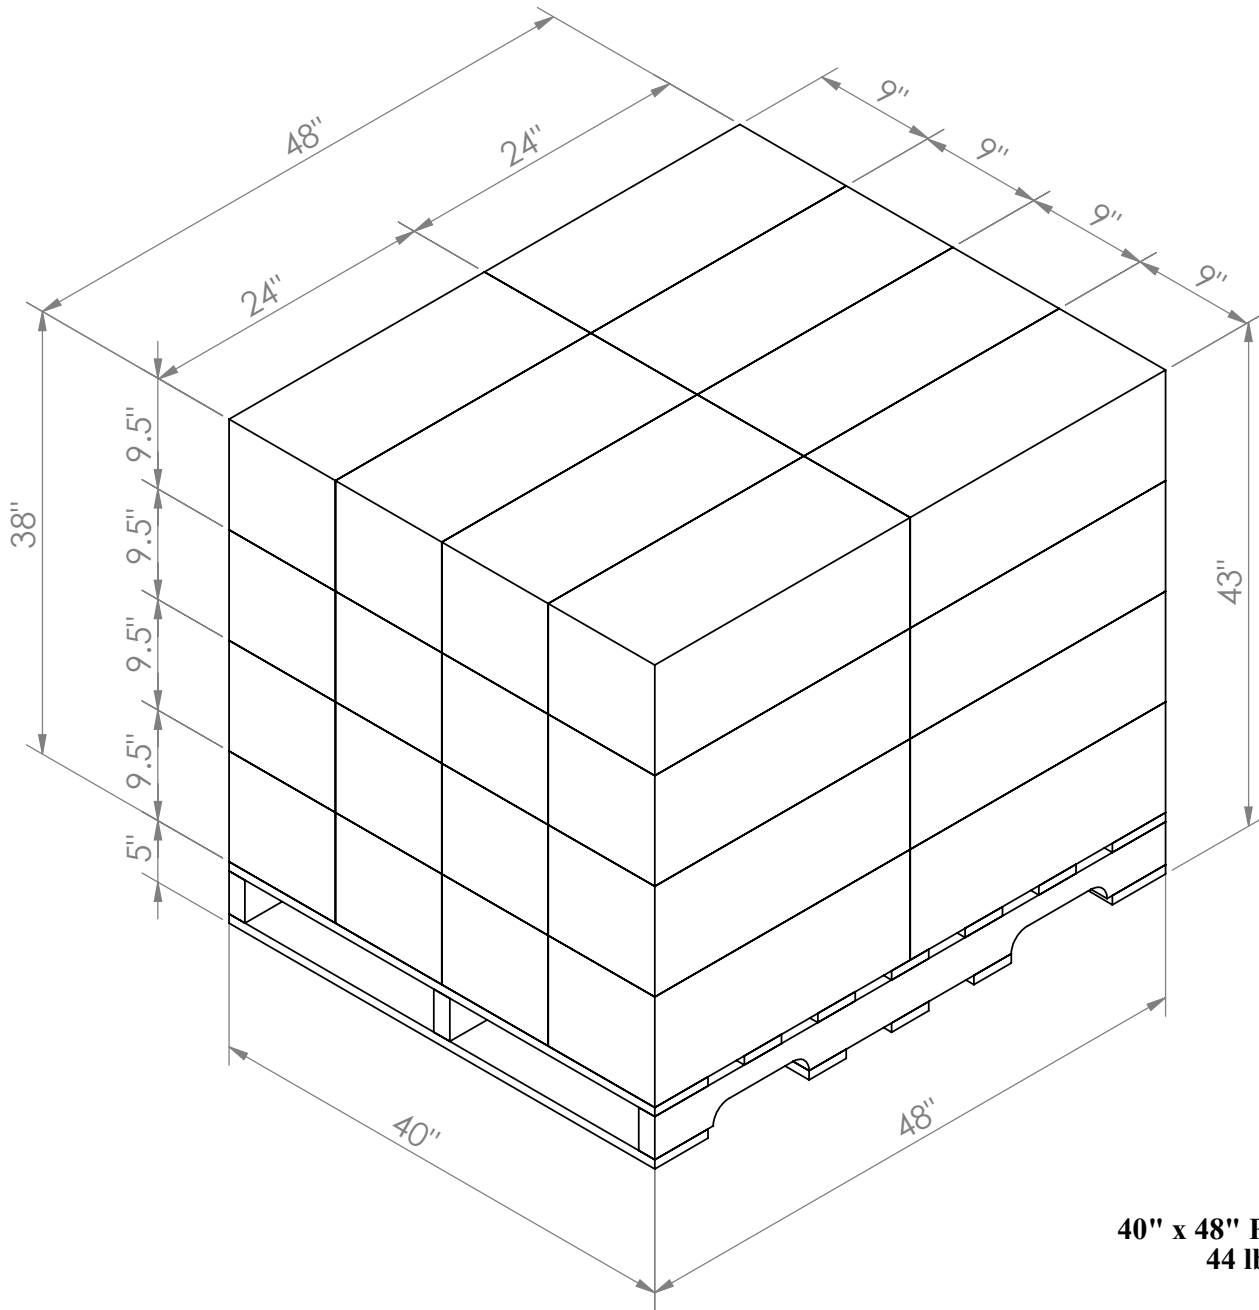

Standard Pallet Size
Quantity - 32 /Boxes
Total Weight - 210 lbs
40"x48"x43" High

40" x 48" PALLET
44 lbs

TOTAL 32 BOXES
PER PALLET

Part # LTB-1317

DeMore's Innovative Design, Inc

DESCRIPTION: **Ladder Tool Bin™**

Steven DeMore
 Phone: 262-825-6784

DWG BY:	MJS	SIZE:
DATE:	7/02/18	A

DO NOT SCALE DRAWING